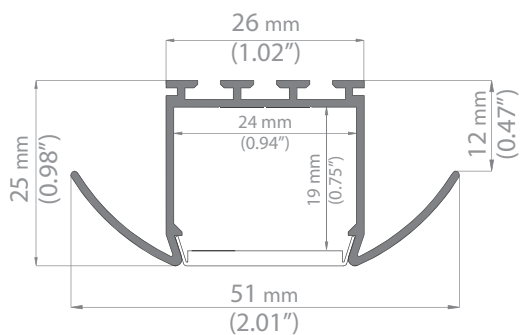

IL-XTRU-5551

PROFILE FOR GROOVES

Profile for ceilings and drywall that does not interfere with their construction, producing a line of light with two LED strips with the diodes spaced 15mm apart.

IL-XTRU-5551

REF. 17006

REF. 24020

REF. 17007

REF. 00415

support structure of the ceiling

drywall