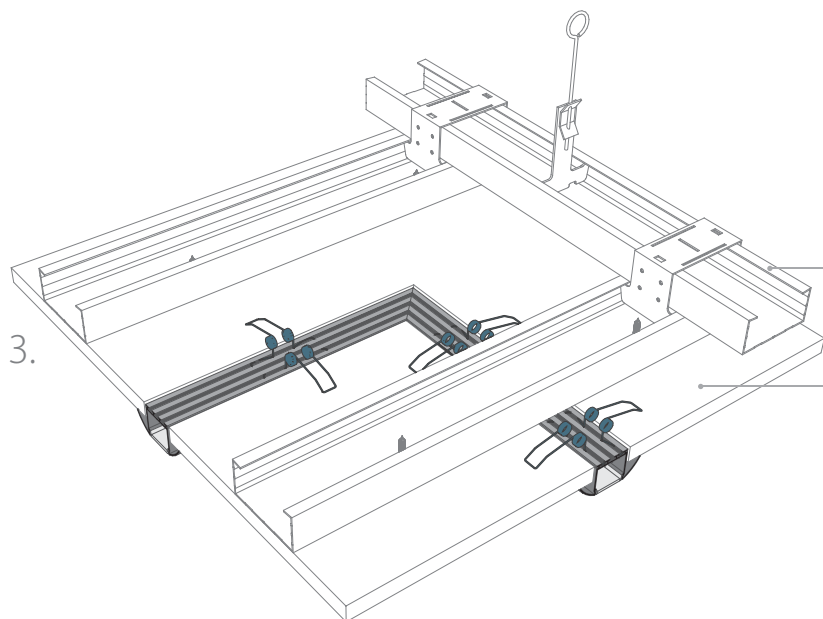

IL-XTRU-5551

PROFILE FOR GROOVES

Profile for ceilings and drywall that does not interfere with their construction, producing a line of light with two LED strips with the diodes spaced 15mm apart.

IL-XTRU-5551

REF. 17006

REF. 24020

REF. 17007

REF. 00415

support structure of the ceiling

drywall