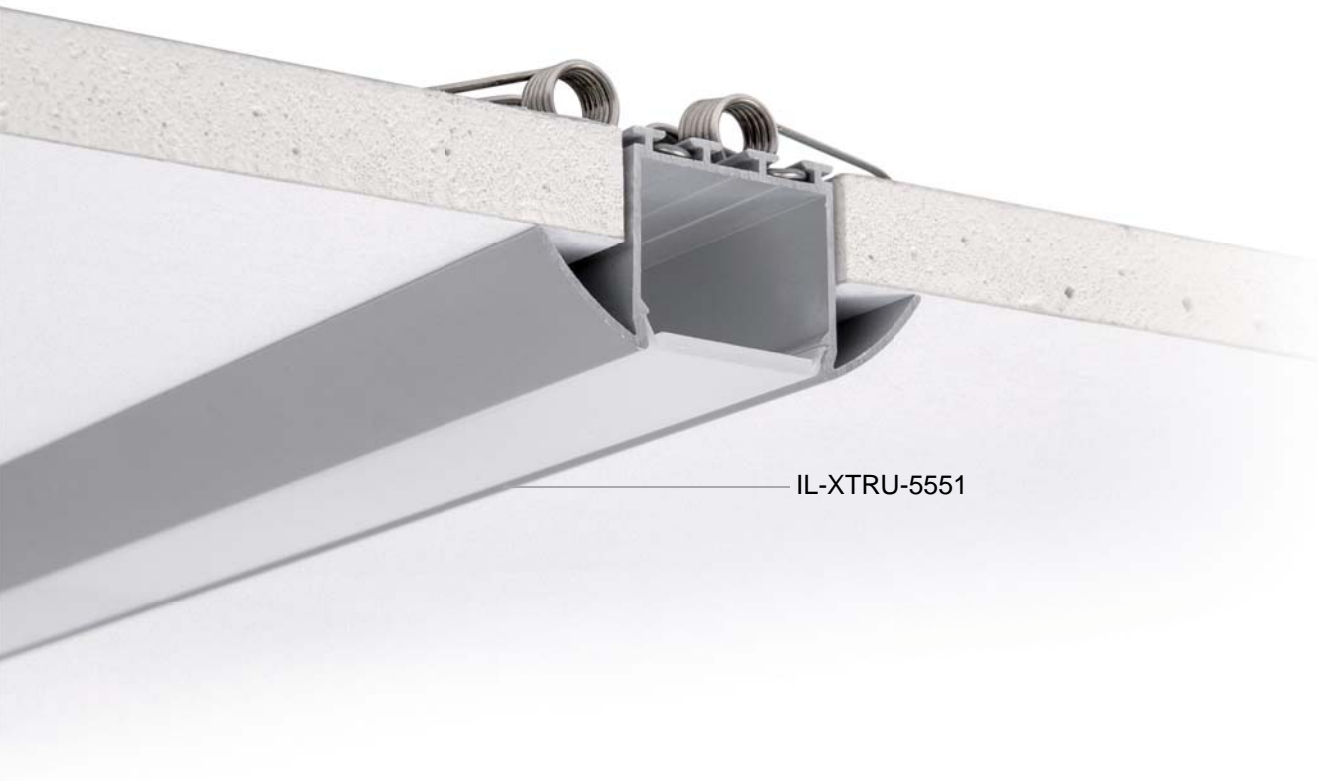

IL-XTRU-5551

PROFILE FOR GROOVES

Profile for ceilings and drywall that does not interfere with their construction, producing a line of light with two LED strips with the diodes spaced 15mm apart.

IL-XTRU-5551

basic accessories

end cap
REF. 24008

Lense frosted
REF. 17011

Lense transparent
REF. 17022

REF. 00838

optional accessories

REF. 24015

REF. 00413