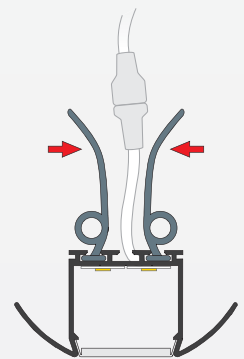

IL-XTRU-5551

PROFILE FOR GROOVES

Profile for ceilings and drywall that does not interfere with their construction, producing a line of light with two LED strips with the diodes spaced 15mm apart.

IL-XTRU-5551

REF. 17006

REF. 24020

REF. 17007

REF. 00415

support structure of the ceiling

drywall