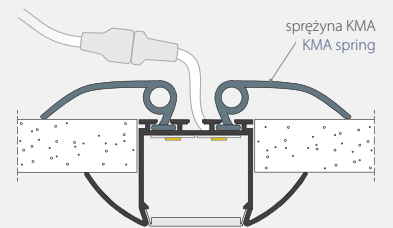

IL-XTRU-5551

PROFILE FOR GROOVES

Profile for ceilings and drywall that does not interfere with their construction, producing a line of light with two LED strips with the diodes spaced 15mm apart.

IL-XTRU-5551

REF. 17006

REF. 24020

REF. 17007

REF. 00415

support structure of the ceiling

drywall