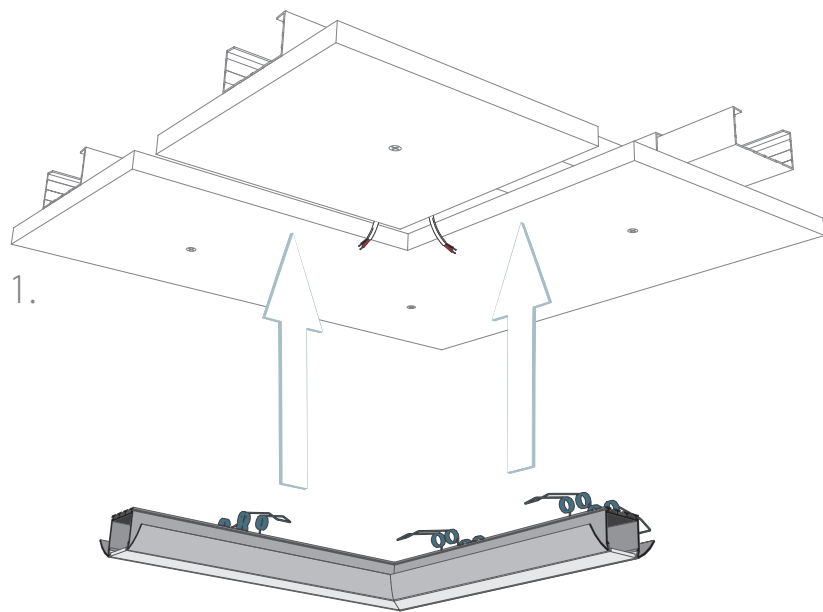

IL-XTRU-5551

PROFILE FOR GROOVES

Profile for ceilings and drywall that does not interfere with their construction, producing a line of light with two LED strips with the diodes spaced 15mm apart.

IL-XTRU-5551

REF. 17006

REF. 24020

REF. 17007

REF. 00415

support structure of the ceiling

drywall