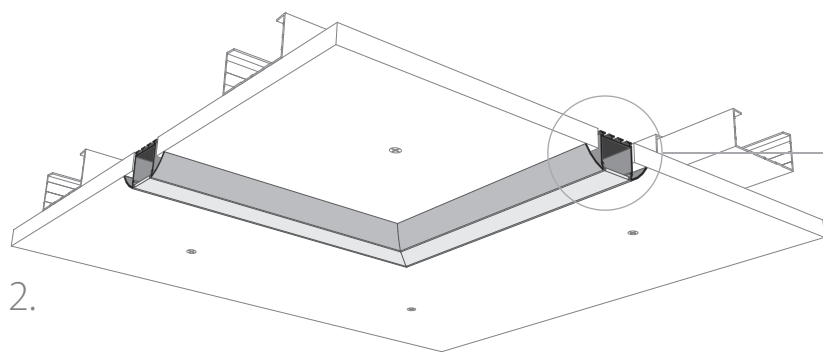

IL-XTRU-5551

PROFILE FOR GROOVES

Profile for ceilings and drywall that does not interfere with their construction, producing a line of light with two LED strips with the diodes spaced 15mm apart.

IL-XTRU-5551

REF. 17006

REF. 24020

REF. 17007

REF. 00415

support structure of the ceiling

drywall