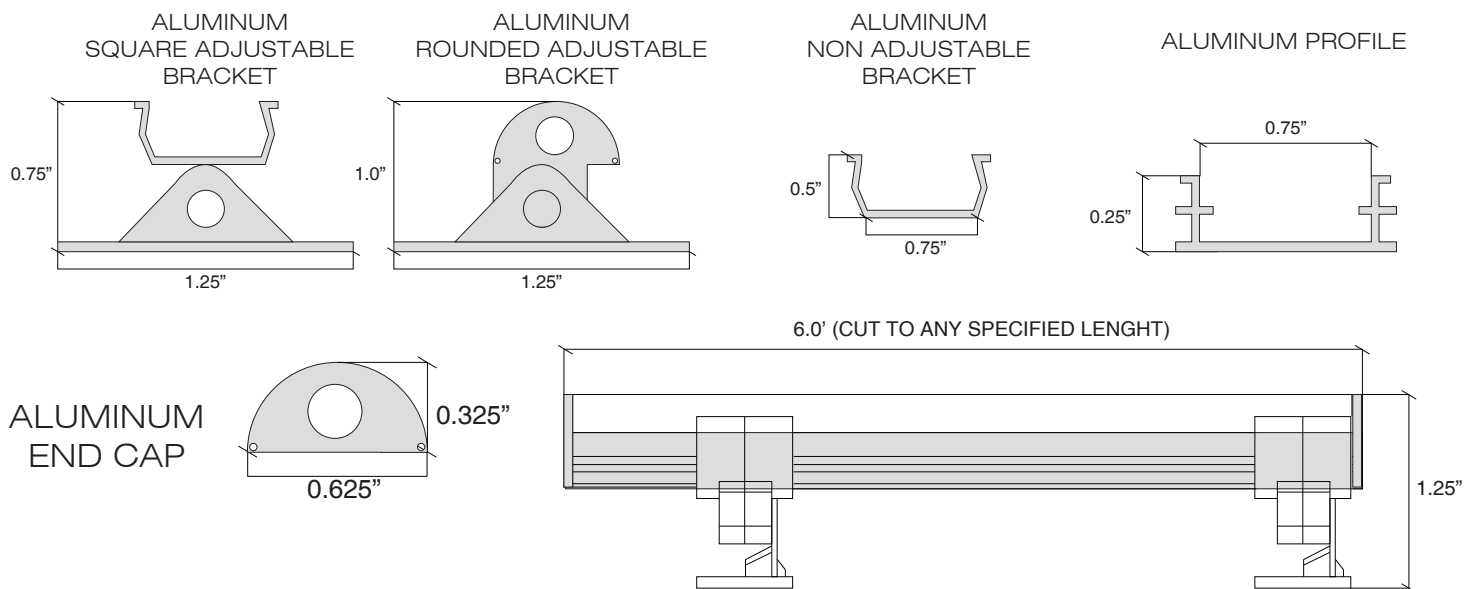

IL-XTRU-0008

Aluminum Profile with adjustable brackets.

IL-XTRU-0008

basic accessories

end cap
REF. 0008-EC

adjustable brackets
REF. 0008-BEC

adjustable brackets
REF. 0008-BS

non-adjustable brackets
REF. 0008-B