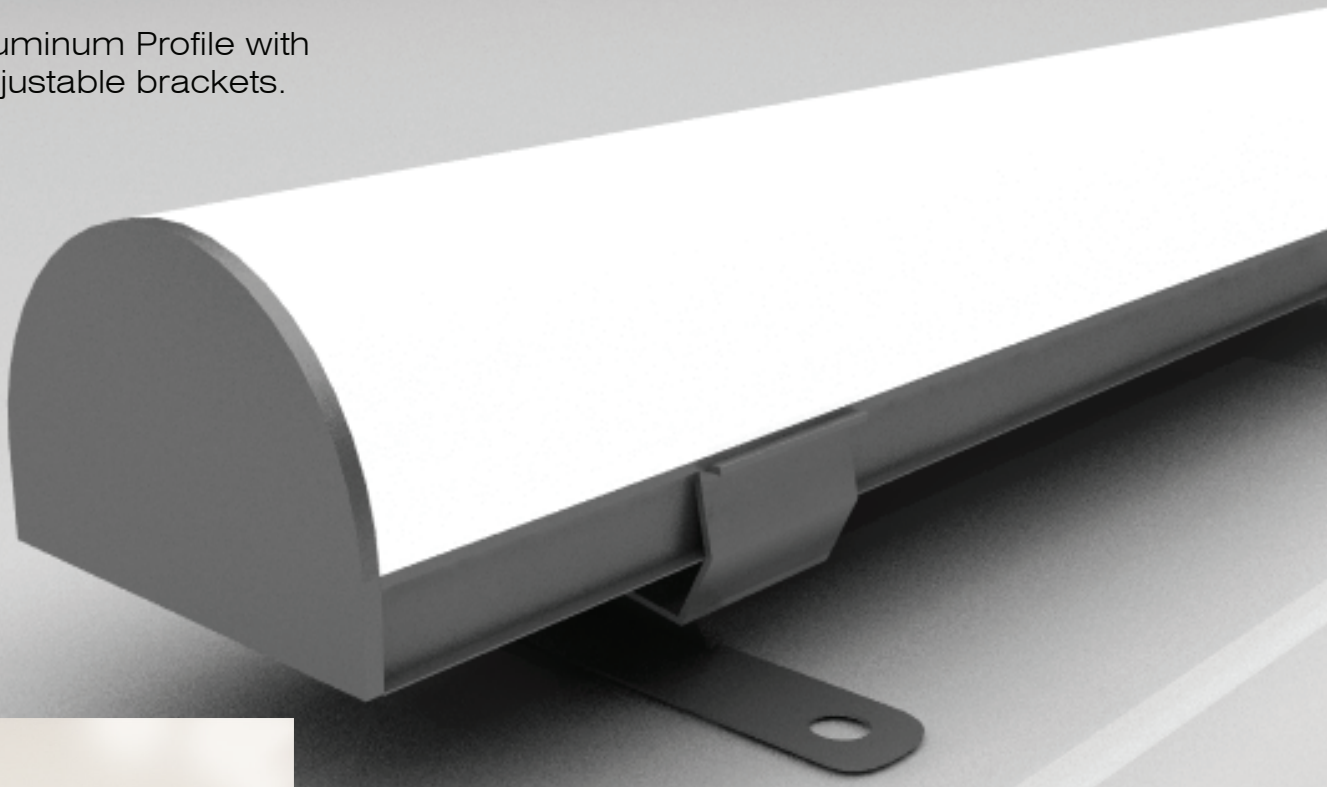

IL-XTRU-0008

Aluminum Profile with adjustable brackets.

IL-XTRU-0008

basic accessories

end cap
REF. 0008-EC

adjustable brackets
REF. 0008-BEC

adjustable brackets
REF. 0008-BS

non-adjustable brackets
REF. 0008-B