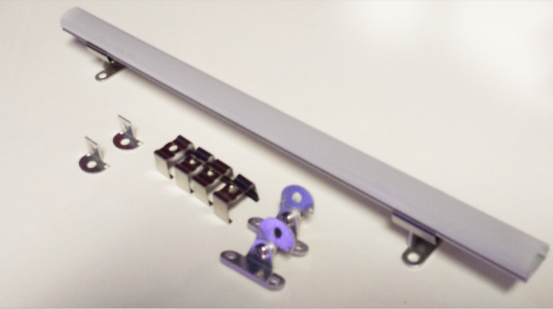

IL-XTRU-0008

Aluminum Profile with adjustable brackets.

IL-XTRU-0008

basic accessories

end cap
REF. 0008-EC

adjustable brackets
REF. 0008-BEC

adjustable brackets
REF. 0008-BS

non-adjustable brackets
REF. 0008-B